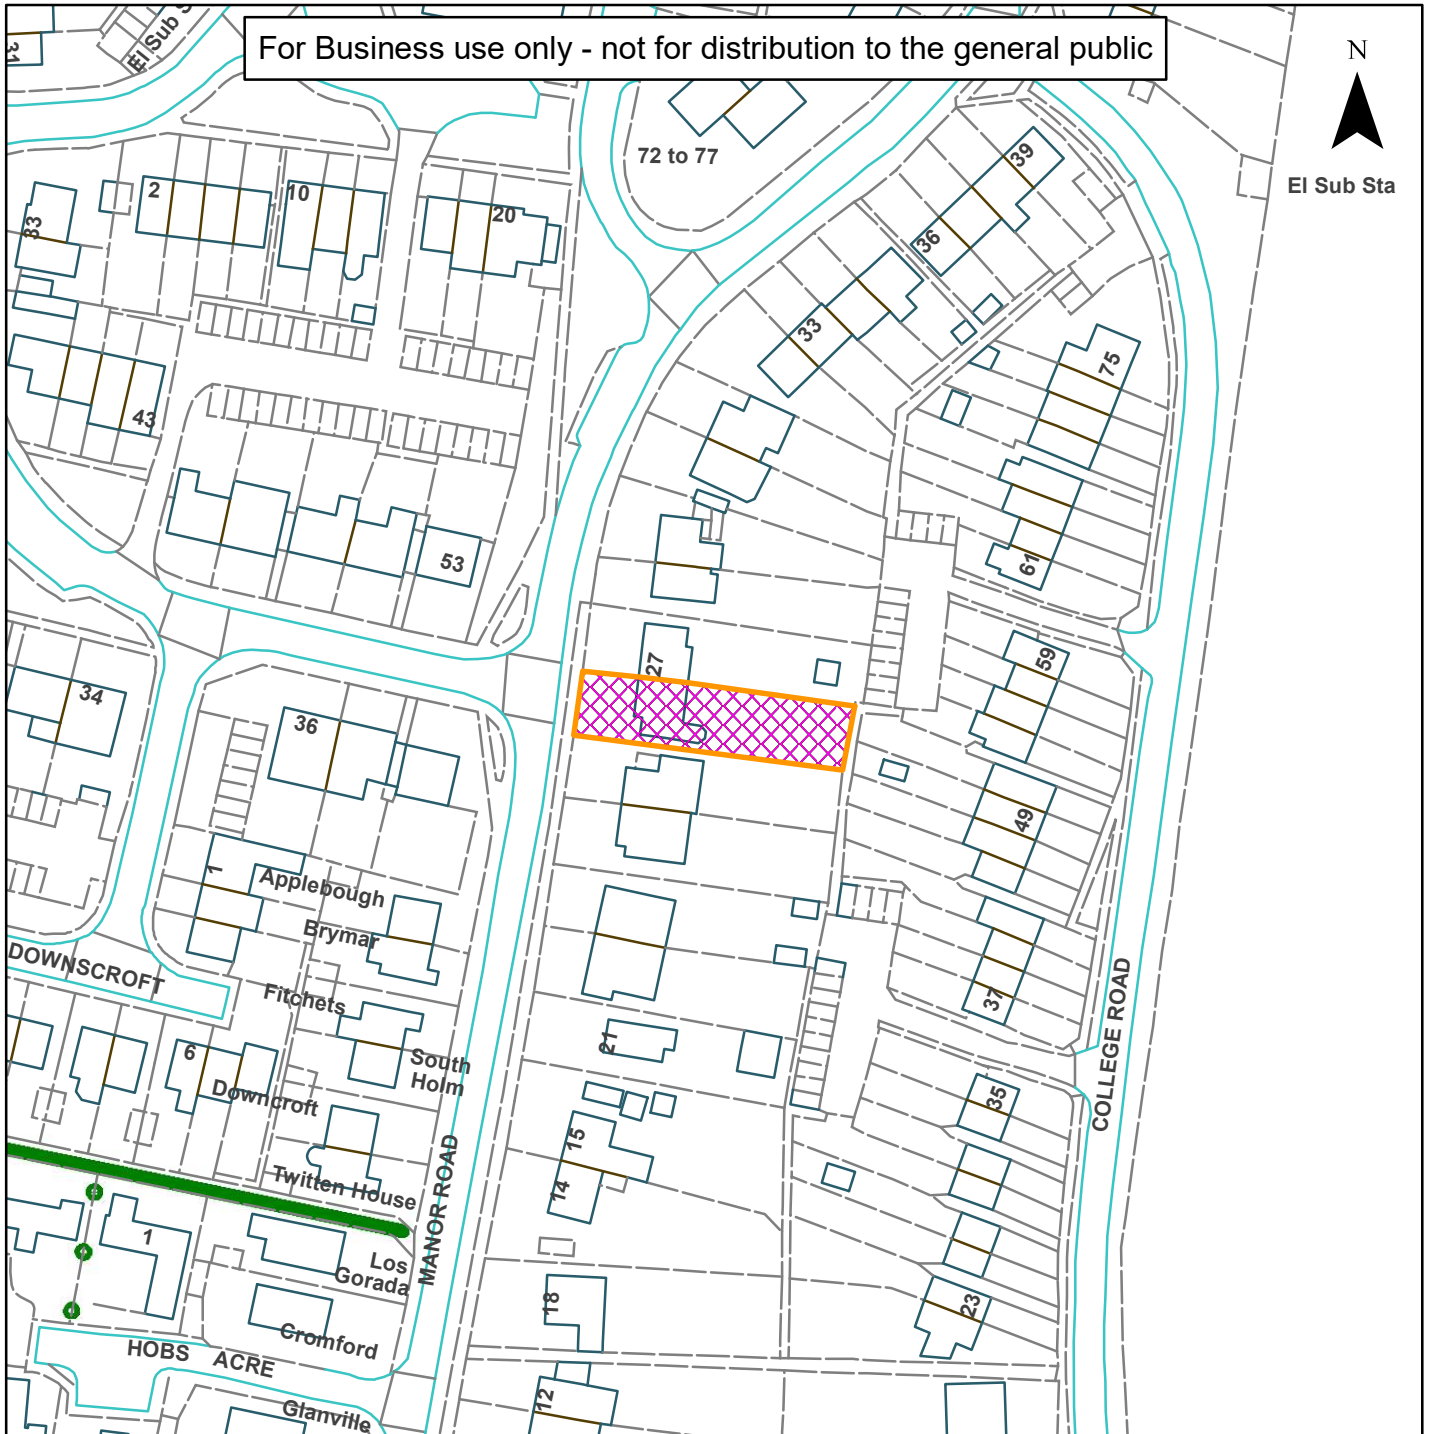

# 07) DC/23/1324

# Horsham District Council

26 Manor Road, Upper Beeding, West Sussex, BN44 3TJ

For Business use only - not for distribution to the general public

**Scale:** 1:1,250

Reproduced by permission of Ordnance Survey map on behalf of HMSO. © Crown copyright and database rights (2019). Ordnance Survey Licence.100023865